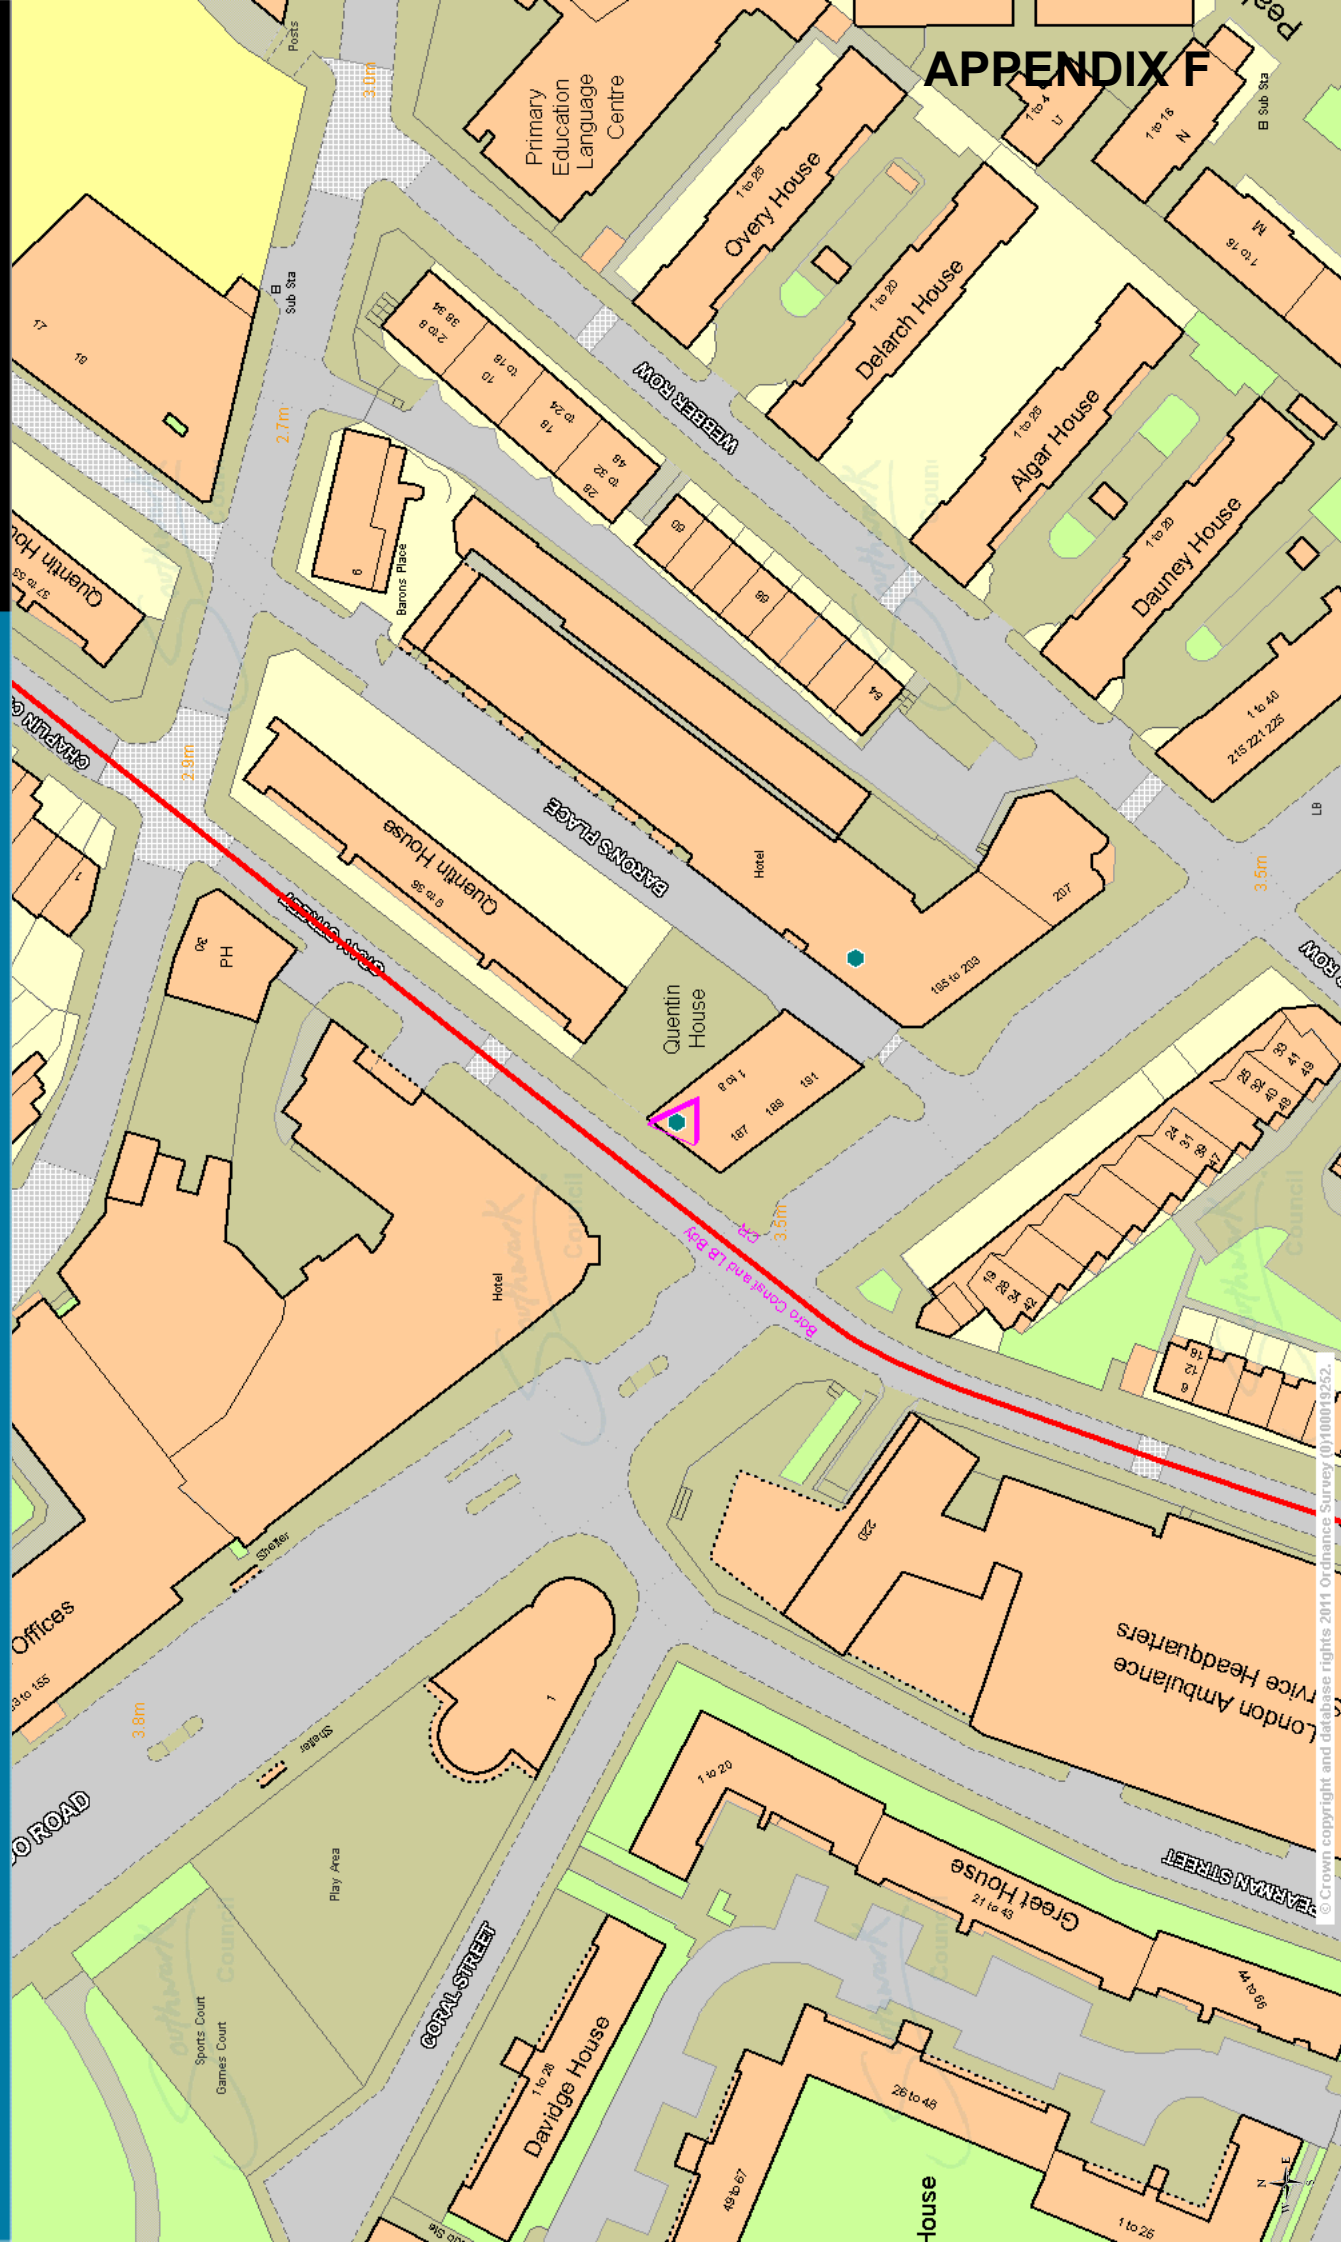

Bottle & Basket 187 Waterloo Road

Date 12/4/2016

Southwark Council

APPENDIX F

© Crown copyright and database rights 2011 Ordnance Survey (0100019252).